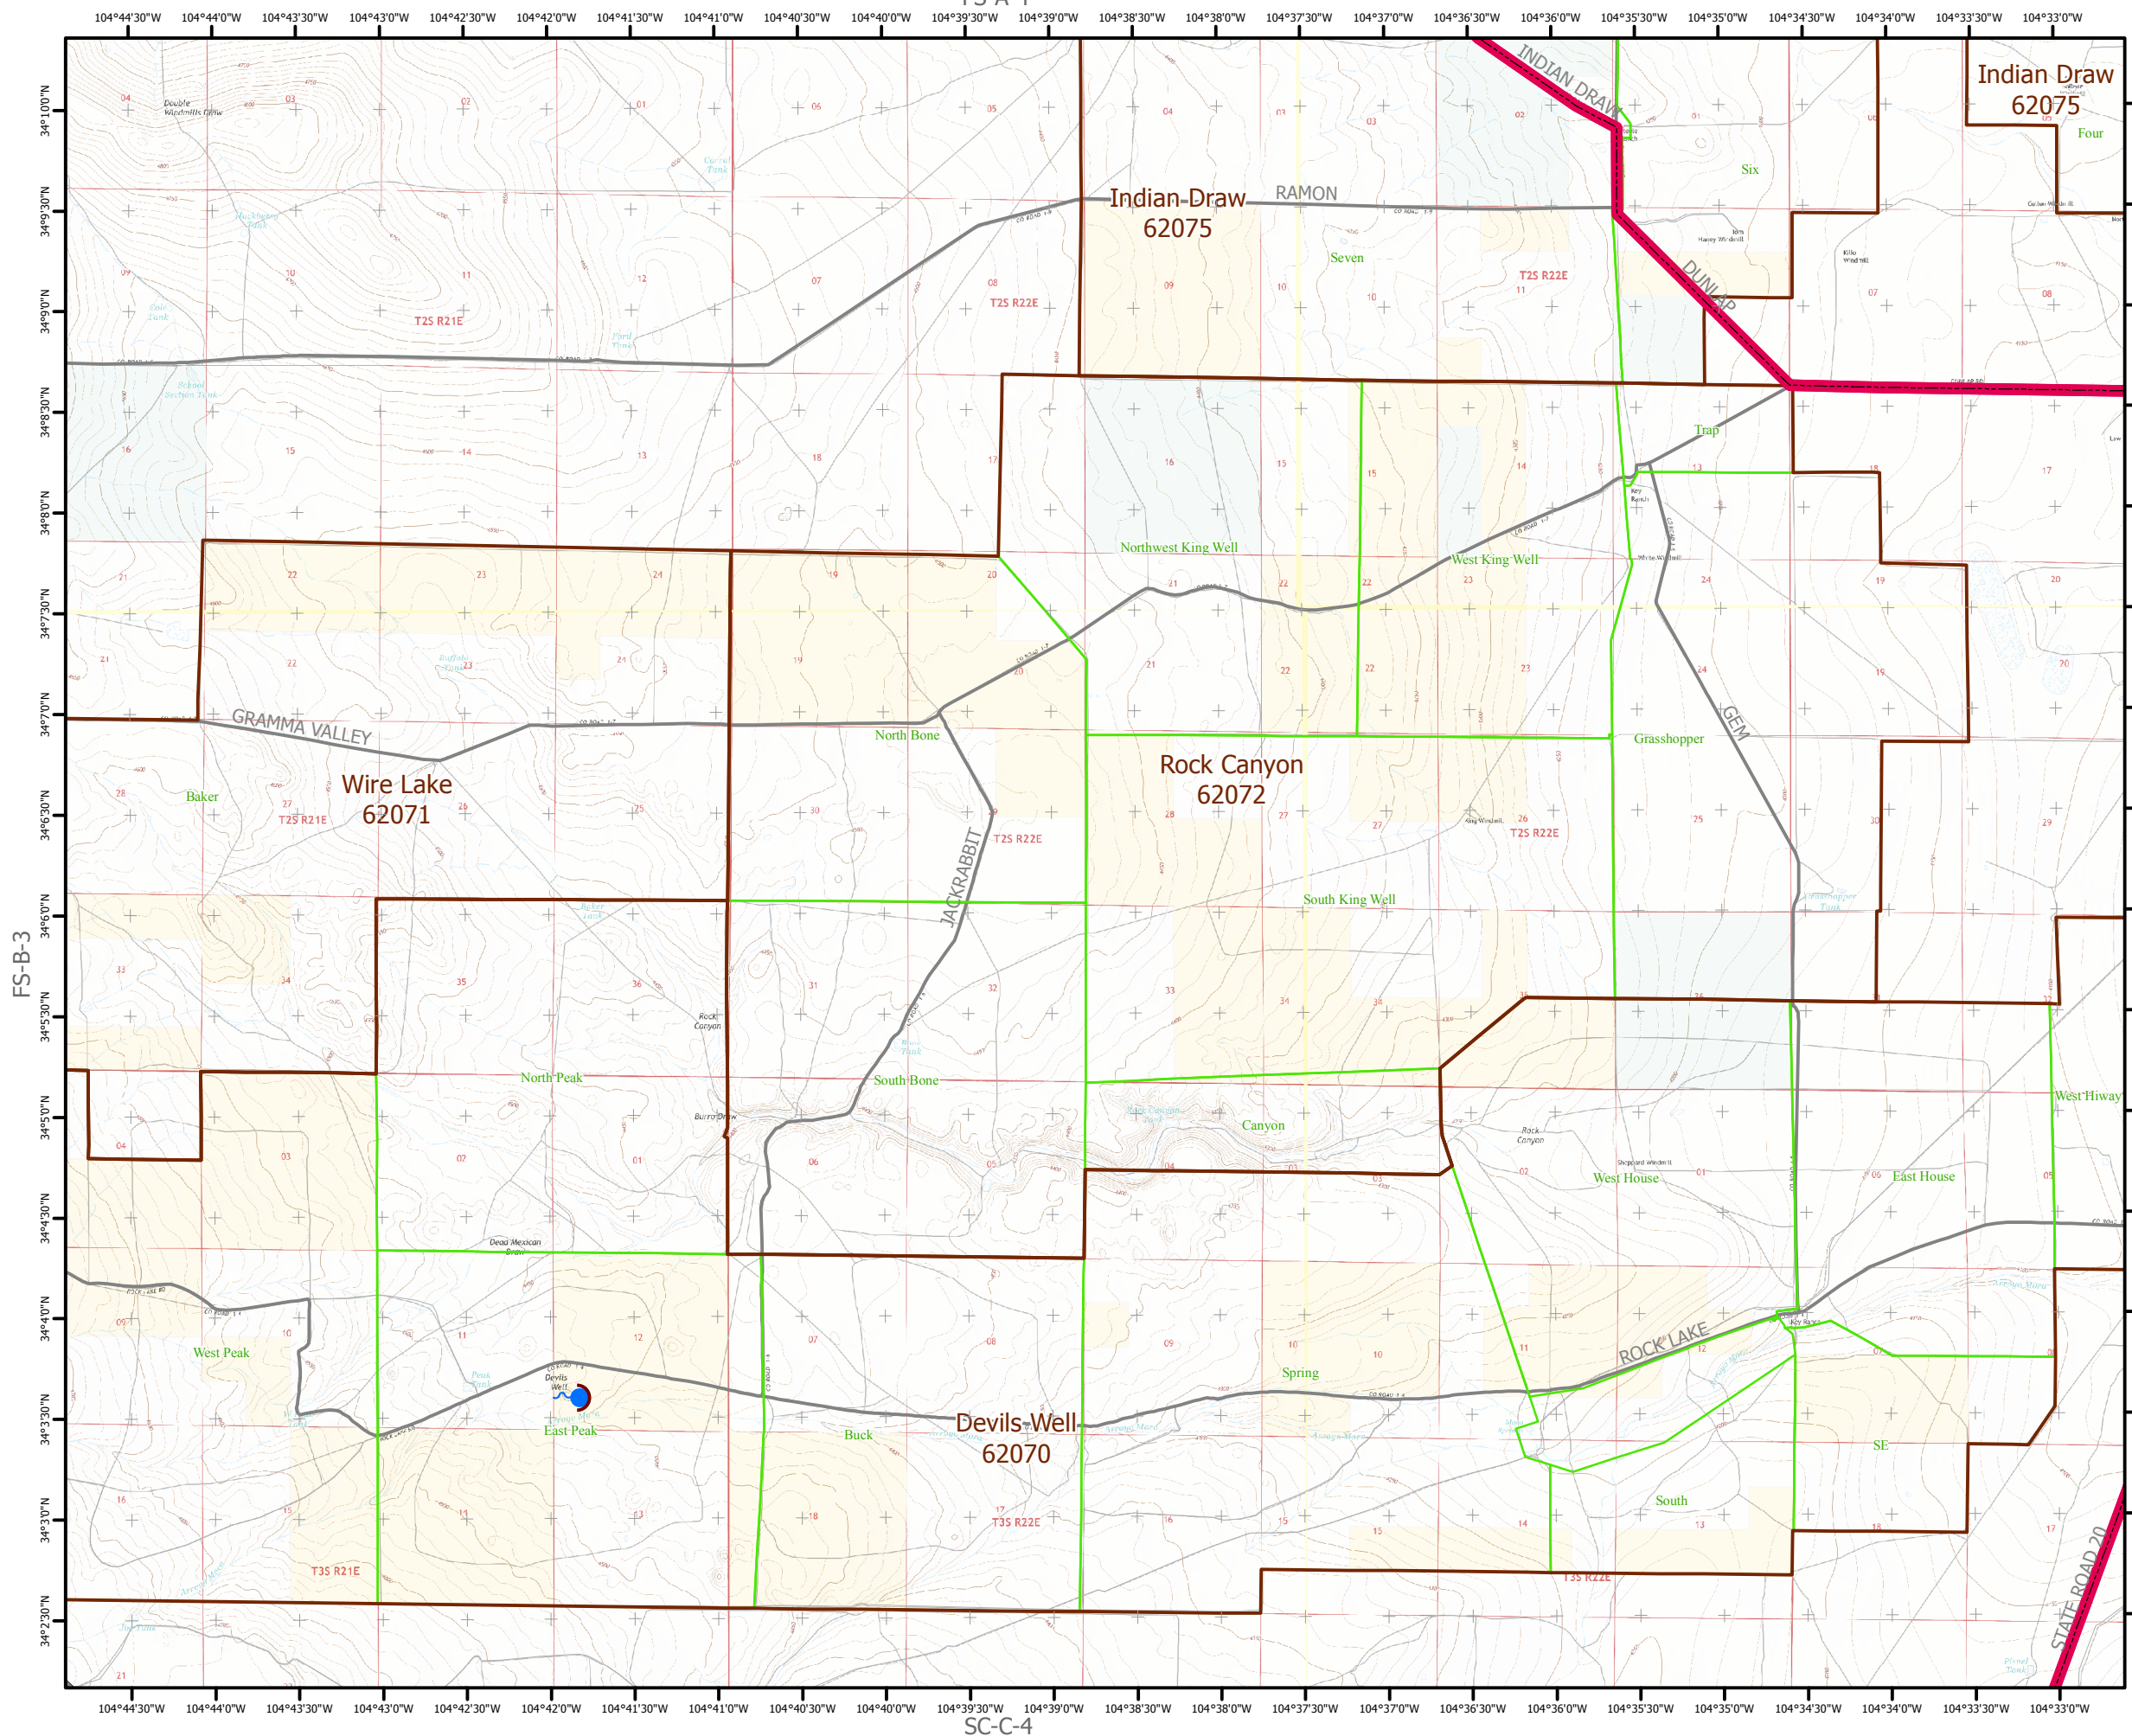

PECOS DISTRICT IAZ ATLAS MAP SHEET FS-B-4

NOTES

FS-B-5

- Check Dams, Earthen
- Grazing Allotments
- Bureau of Land Management
- Private
- State

No Warranty is made by the Bureau of Land Management as to the accuracy, reliability, or completeness of these data for individual use or aggregate use with other data, or for purposes not intended by the BLM. Spatial information may not meet National Map Accuracy Standards. This information is subject to change without notification.